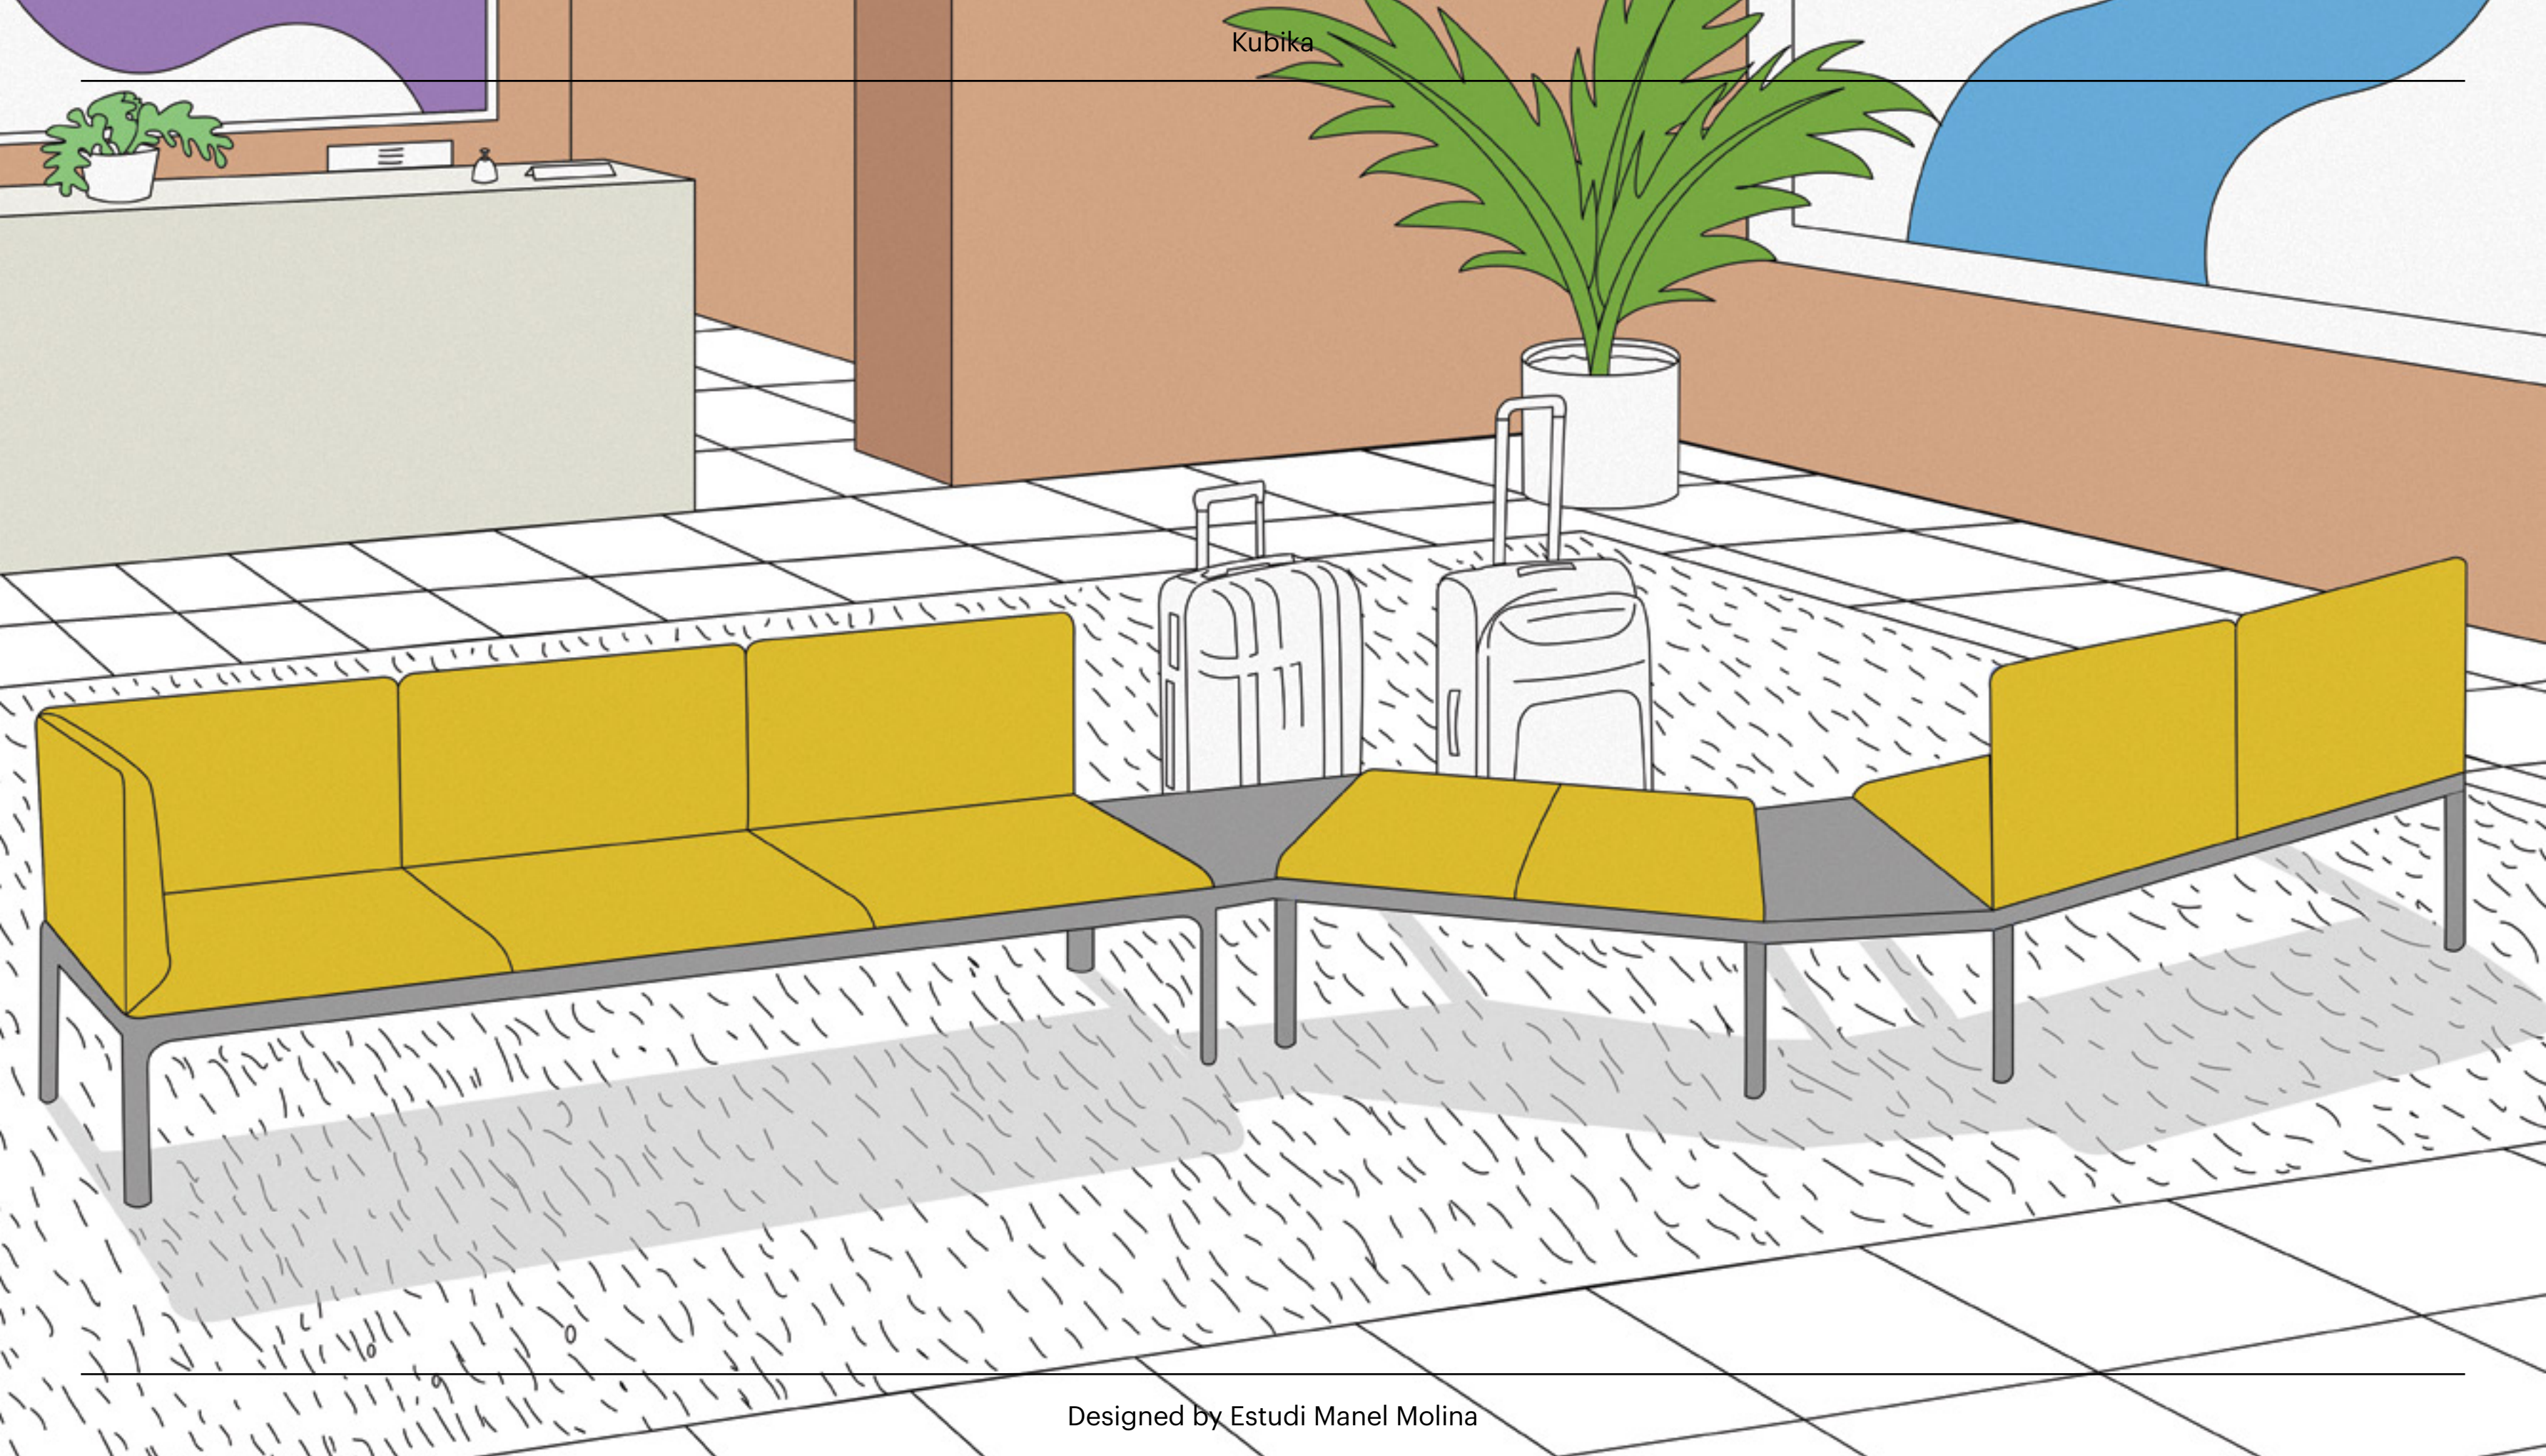

Designed by Estudi Manel Molina

Noa & Timber

Introducing the perfect pair for contemporary public spaces, the Noa chair and Timber table. Noa brings freshness and charm to the classic bistro seat, an update mixing robust, lightweight materials with a clean, playful feel that makes perfect for hospitality settings or the home. Lightweight, instantly recognizable and with various finishing options, Noa perfectly complement our new Timber tables; combining engineered steel with beautifully finished, durable wood, bringing the best from both materials to create a simple but stylish dining table with integrity and poise.

Presentamos la combinación perfecta para espacios públicos: la silla Noa y la mesa Timber. Noa aporta la frescura y el encanto de las clásicas sillas bistro en una actualización que combina materiales ligeros y robustos con una estética de líneas puras y alegre. Por eso es perfecta tanto para espacios de restauración como domésticos. Ligera y reconocible al instante, la silla Noa, con sus distintas opciones de acabado, es el complemento perfecto para nuestra nueva mesa Timber, que combina el acero tratado con una madera duradera y de acabados cálidos. La mesa de comedor Timber conjuga lo mejor de ambos materiales para ofrecer un producto elegante, íntegro y robusto.

Designed by Estudi Manel Molina

Kubika

Designed by Estudi Manel Molina

Kubika

Kubika modular seating system gives you the power to create bespoke seating that perfectly matches your

Noa & Timber

Introducing the perfect pair for contemporary public spaces, the Noa chair and Timber table. Noa brings freshness and charm to the classic bistro seat, an update mixing robust, lightweight materials with a clean, playful feel that makes perfect for hospitality settings or the home. Lightweight, instantly recognis-