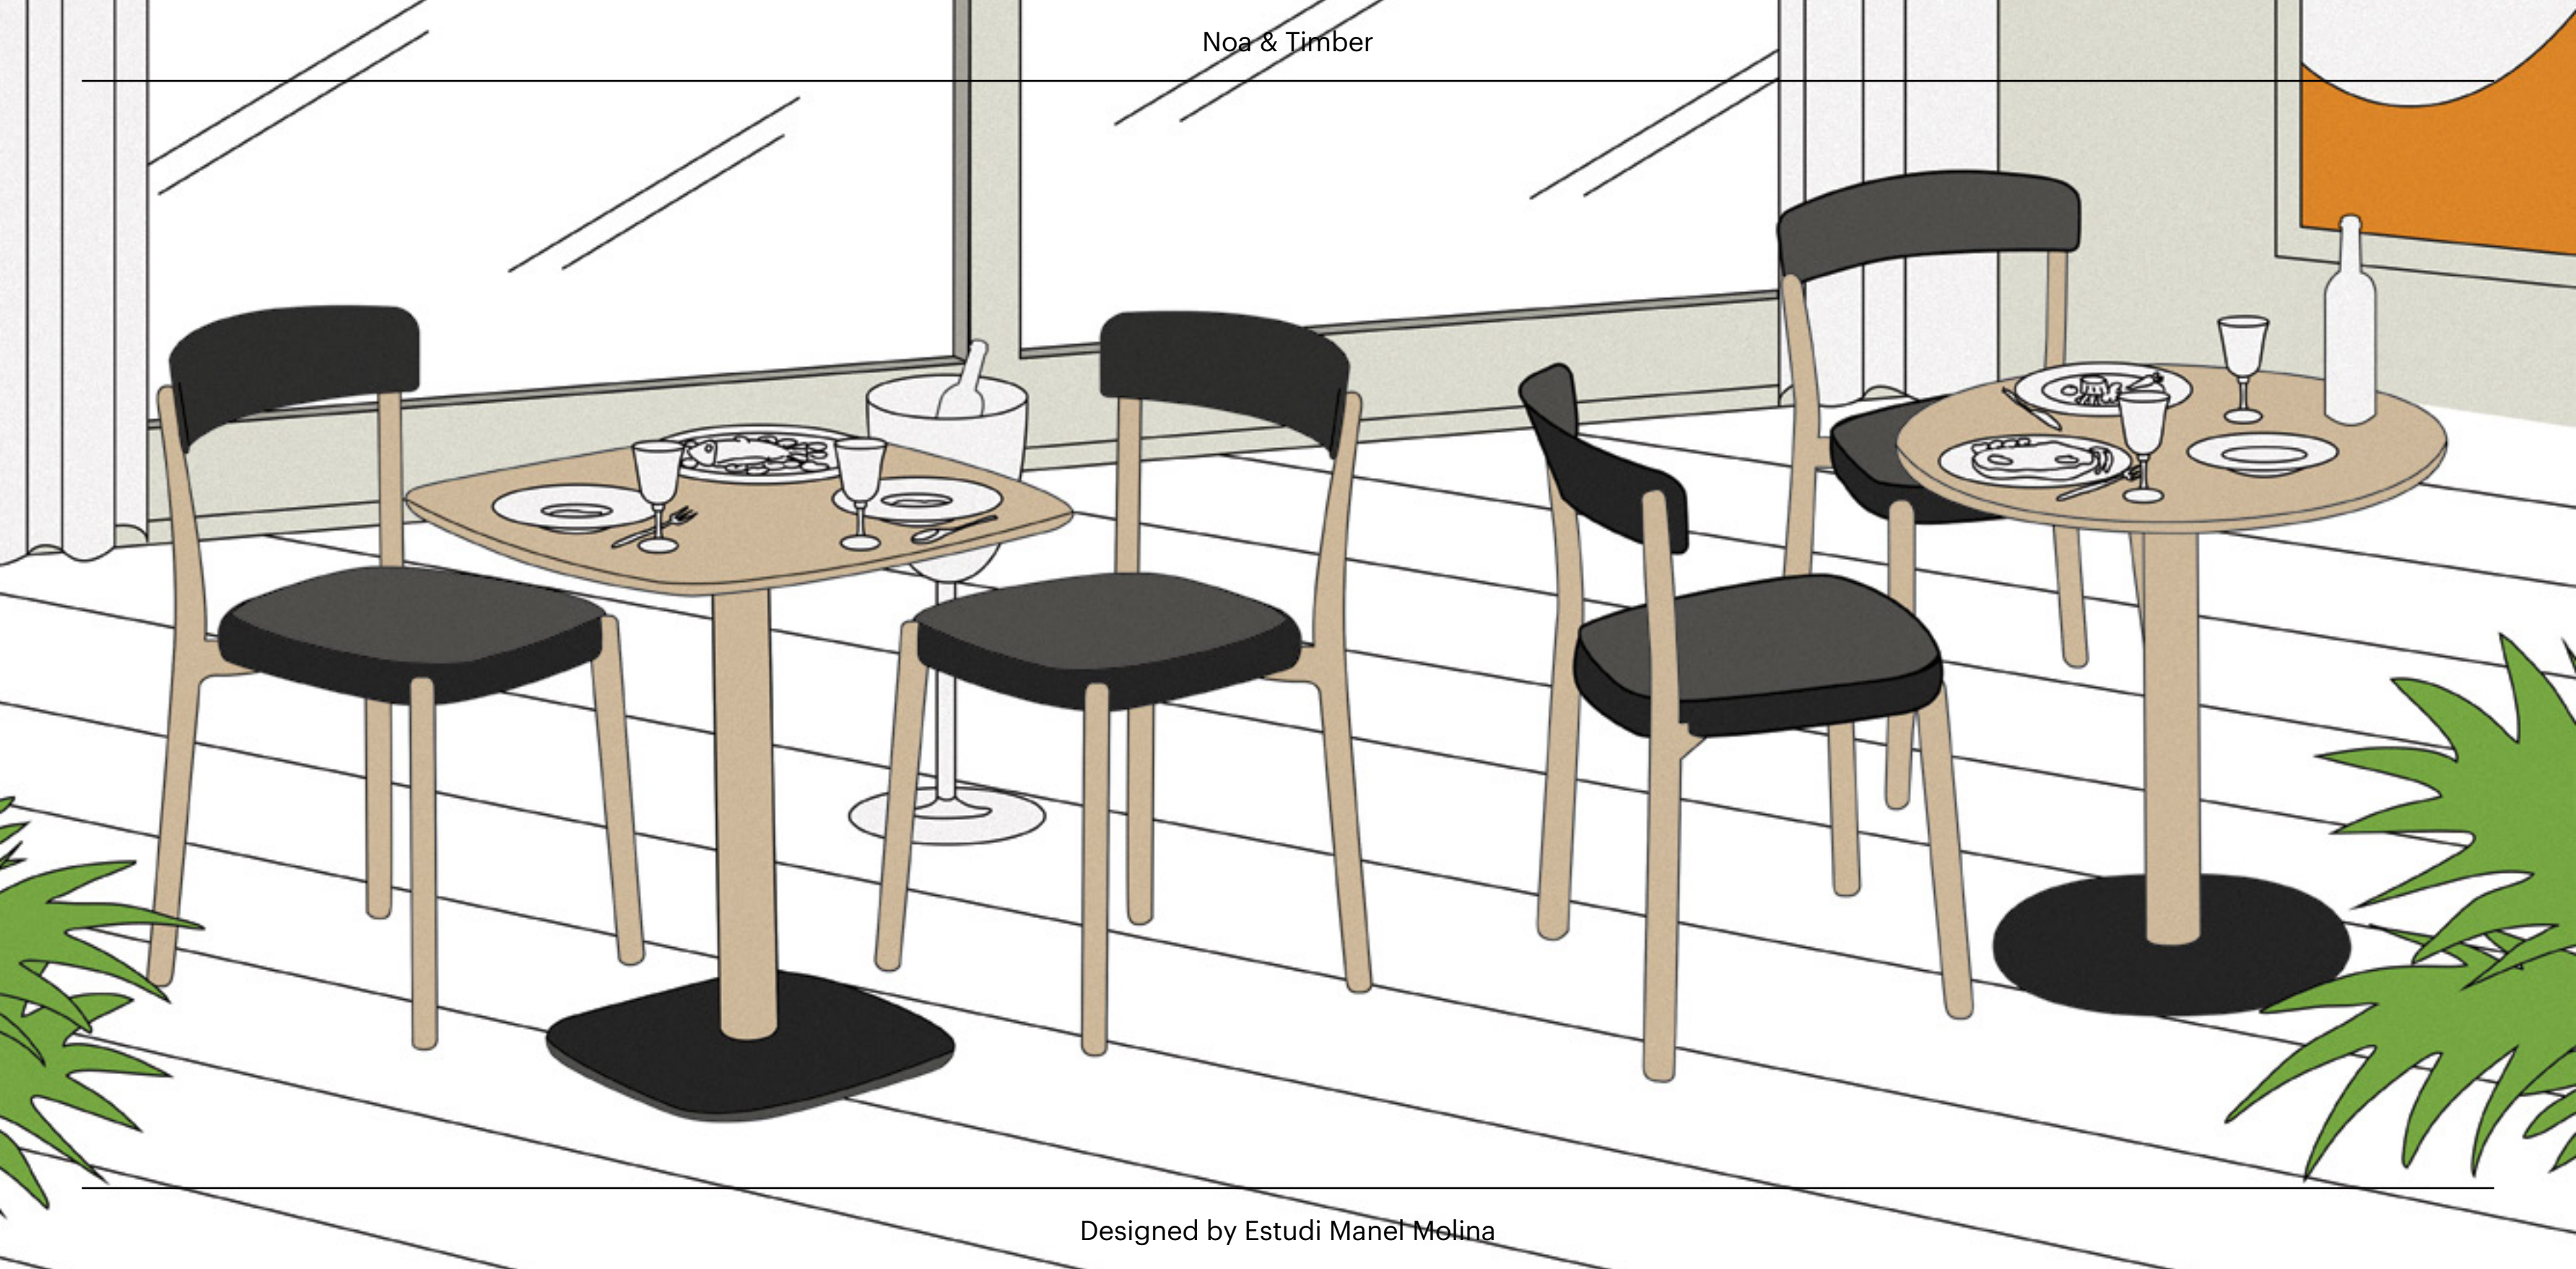

Noa & Timber

Designed by Estudi Manel Molina